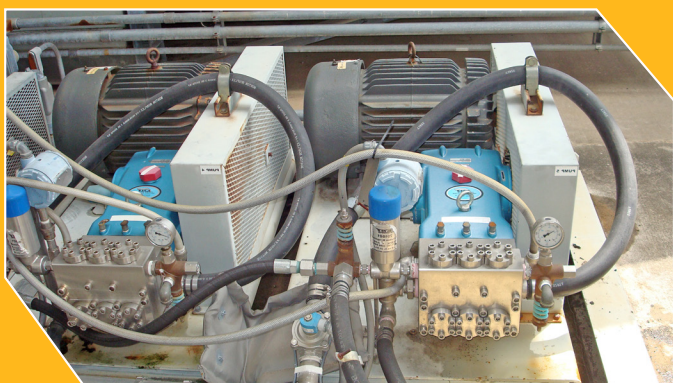

**AFTER
MARKET**

**PARTS
TO KEEP
EQUIPMENT
RUNNING**

PARTS TO IMPROVE THE LIFE CYCLE OF YOUR

ASSET

**SUPPLYING PARTS
FOR EVERY
LEADING TURBINE
MANUFACTURER**

INCREASE PERFORMANCE & RELIABILITY

- System Upgrades
- Stocking Programs
- Service Programs
- Pump Replacements
(2.5-120 GPM)
- Nozzle Replacements
- Valve Replacements
- Instruments Replacements
- Control Systems Upgrades
- Extended Warranties Available
on Service Plans

Certified Rebuilder of Danfoss Pumps

FOR MORE INFORMATION, CALL 502-964-3361 OR VISIT US AT CALDWELLENERGY.COM